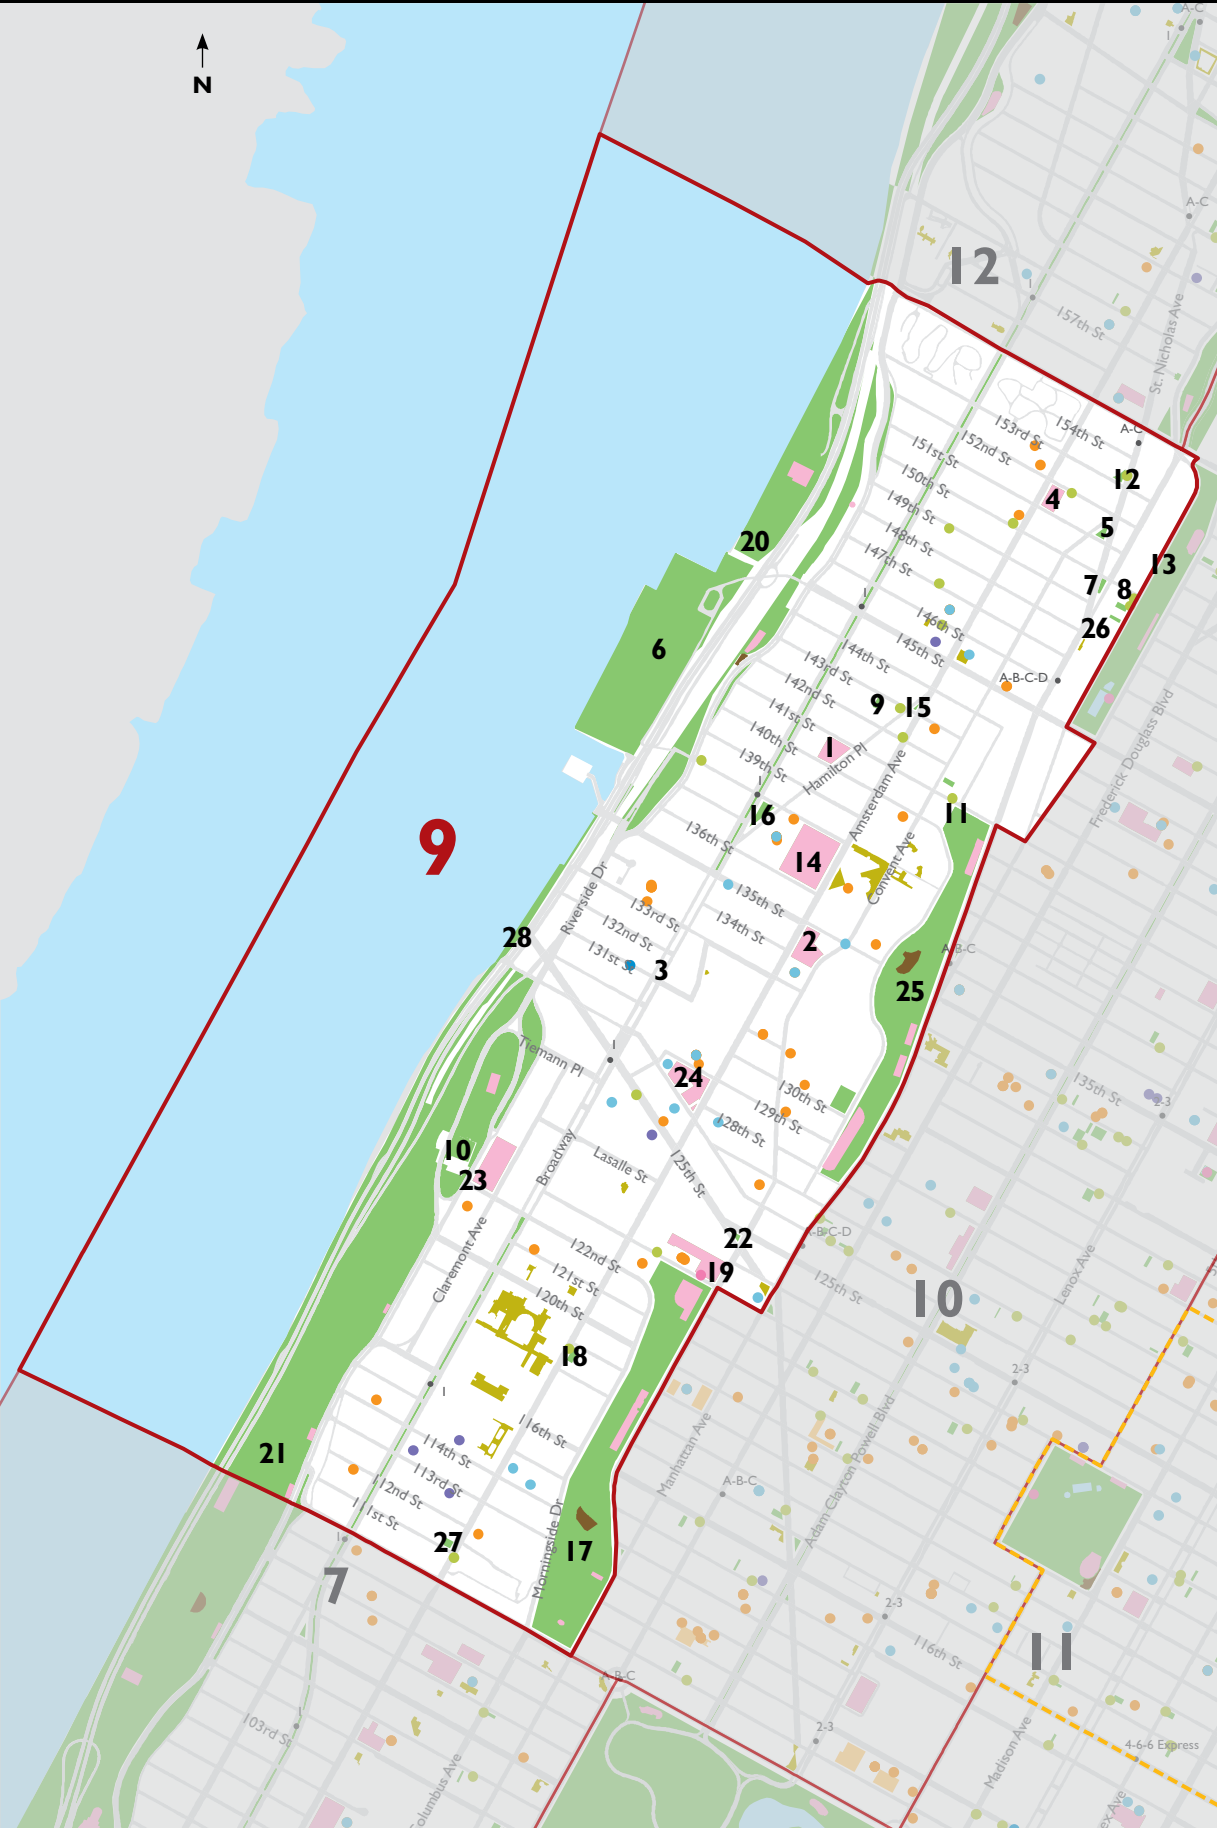

## Legend

1/4 Mile

- Community Districts
- Subway Stations
- City, State, and Federal Parkland
- Playgrounds
- Schoolyards to Playgrounds
- Public Plazas
- Swimming Pools
- Dog Runs
- Community Gardens
- Recreation Centers
- POPS
- K-12 Schools
- Public Libraries
- Hospitals & Clinics
- 20 Highest COVID-19 Mortality Zip Codes

## Parkland

- 1 Alexander Hamilton Playground
- 2 Annunciation Playground
- 3 Broadway Malls
- 4 Carmansville Playground
- 5 Convent Garden
- 6 Denny Farrell Riverbank
- 7 Donnellan Square
- 8 Edgcombe Park
- 9 Frank White Memorial Garden
- 10 General Grant National Memorial
- 11 Hamilton Grange National Memorial
- 12 Harris Garden
- 13 Jackie Robinson Park
- 14 Jacob H. Schiff Playground
- 15 Johnny Hartman Square
- 16 Montefiore Square
- 17 Morningside Park
- 18 Old Croton Aqueduct Gatehouse
- 19 Playground One Twenty Five CXXV
- 20 Recreational Area
- 21 Riverside Park
- 22 Roosevelt Triangle
- 23 Sakura Park
- 24 Sheltering Arms Playground
- 25 St. Nicholas Park
- 26 Sugar Hill Garden
- 27 West 111th Street People's Garden
- 28 West Harlem Piers