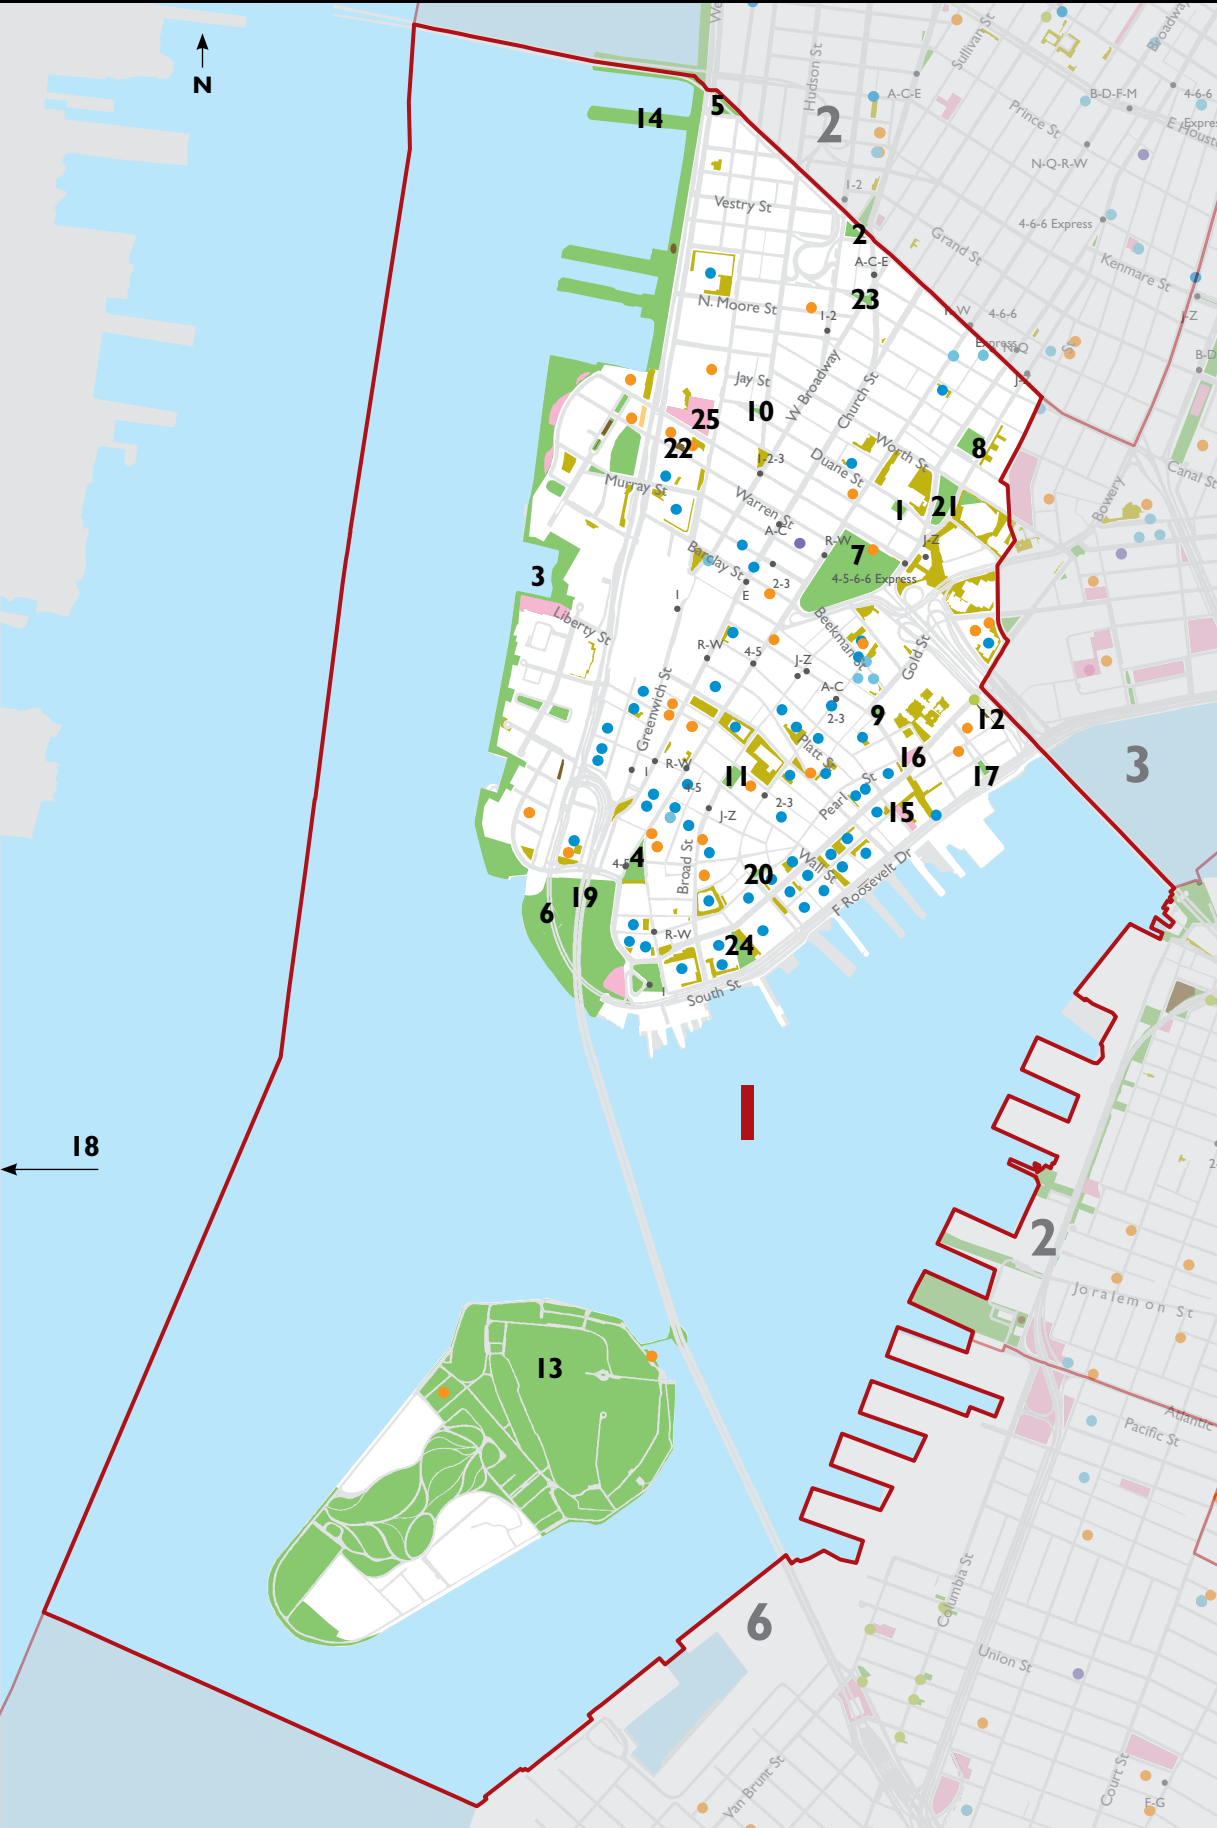

# 2021 Open Space Profiles

MANHATTAN  
COMMUNITY DISTRICT

## Legend

1/4 Mile

- Community Districts
- Subway Stations
- City, State, and Federal Parkland
- Playgrounds
- Schoolyards to Playgrounds
- Public Plazas
- Swimming Pools
- Dog Runs
- Community Gardens
- Recreation Centers
- POPS
- K-12 Schools
- Public Libraries
- Hospitals & Clinics
- 20 Highest COVID-19 Mortality Zip Codes

## Parkland

- 1 African Burial Ground National Monument
- 2 Albert Capsouto Park
- 3 Battery Park City
- 4 Bowling Green
- 5 Canal Park
- 6 Castle Clinton National Monument
- 7 City Hall Park
- 8 Collect Pond Park
- 9 DeLury Square
- 10 Duane Park
- 11 Federal Hall National Memorial
- 12 Fishbridge Garden
- 13 Governors Island National Monument & Governors Island
- 14 Hudson River Park
- 15 Imagination Playground
- 16 Pearl Street Playground
- 17 Peck Slip
- 18 Statue of Liberty National Monument
- 19 The Battery
- 20 The Queen Elizabeth II September 11th Garden
- 21 Thomas Paine Park
- 22 Tribeca Dog Run
- 23 Tribeca Park
- 24 Vietnam Veterans Plaza
- 25 Washington Market Park