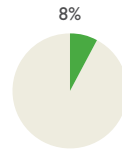

STEWARDSHIP

Park-Related 311 calls per 1,000 residents	6	11
Park Volunteer Groups	6	10

Percent Parkland of Total District Area

36

Out of 59

Rank of Percent Parkland

8

Out of 59

Rank of Residents within a 5 minute walk of a park

28

Child Asthma Incidences per 10,000

85.8

Life Expectancy (years)

46

Out of 59

Rank of Tree Canopy Cover

DEMOGRAPHICS

	CDI	NYC
Resident Population	70K	8.4M
Residents under 18	17%	21%
Residents over 65	9%	14%
Average Median Household Income	$171K	$66K
Population in Poverty	7%	19%
Race: American Indian or Alaska Native	0%	0%
Race: Asian	20%	14%
Race: Black	3%	24%
Race: Multiracial	4%	4%
Race: Native Hawaiian or Pacific Islander	0%	0%
Race: Other	2%	15%
Race: White	71%	43%
Ethnicity: Hispanic or Latino	7%	29%

HEALTH & ENVIRONMENT

Child Asthma Incidences per 10,000	28	223
Child Obesity Rate	5%	20%
Life Expectancy (years)	85.8	81.2
Adult Obesity Rate	4%	24%
Adult Diabetes Rate	3%	11%
Hospitals and Clinics	7	19
Air Pollution (micrograms per m³)	9.6	8
Tree Canopy Cover	14%	22%

Methodology and data sources available at www.ny4p.org/research

RESOURCES

NEW YORK CITY COMMUNITY BOARDS: www1.nyc.gov/site/cau/community-boards/community-boards.page

NEW YORK CITY COUNCIL: council.nyc.gov

NEW YORK CITY PARKS: nycgovparks.org

PARTNERSHIPS FOR PARKS: partnershipsforparks.org

NEW YORKERS FOR PARKS' RESEARCH IS SUPPORTED BY: